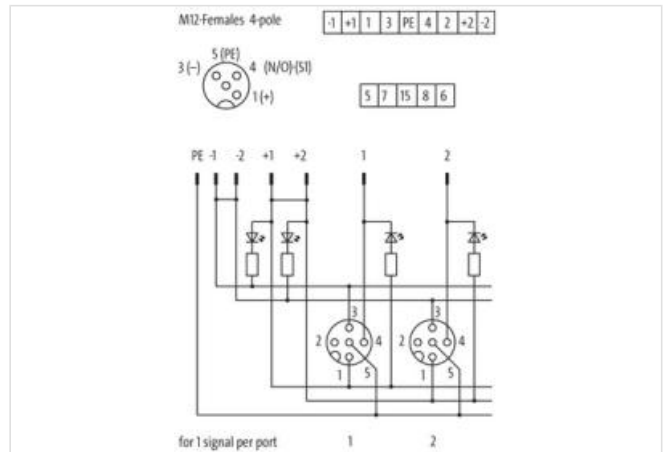

Commercial data

ECLASS-6.0

27143423