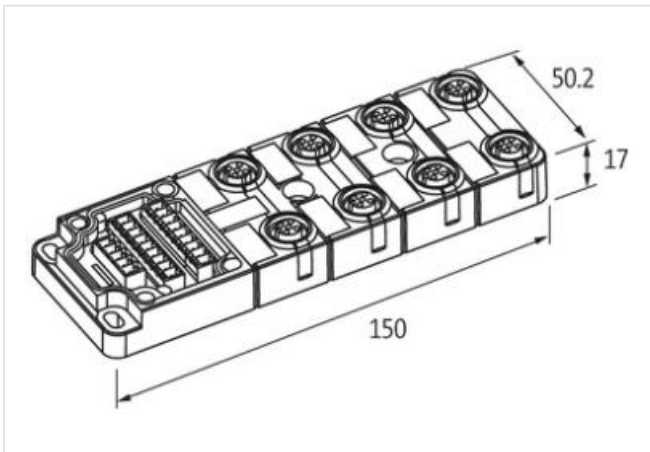

EXACT12, 8XM12, 4 POLE BASIC HOUSING, NPN-LED'S

Without homerun-cable

Art.No.: 8000-88401-0000000

Weight: 0.125

Country of origin: DE

Model designation: MVP12N-MK8V-NP

8-way, 4-pole

Form NPN

Screw plug-in terminals

Plastic housings with good resistance against chemicals and oils.

The resistance to aggressive media should be individually tested for your application. Further details on request.

[Link to Product](#)

Illustration

Product may differ from Image