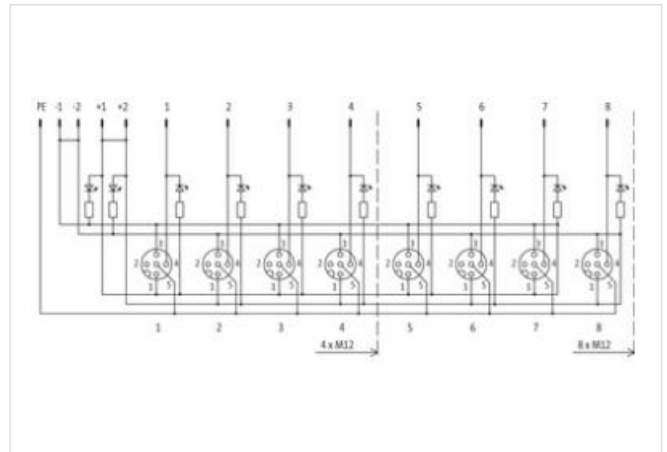

EXACT12, 8XM12, 4 POLE BASIC HOUSING, NPN-LED'S

Without homerun-cable

Art.No.: 8000-88401-0000000

Weight: 0.125

Country of origin: DE

Model designation: MVP12N-MK8V-NP

8-way, 4-pole

Form NPN

Screw plug-in terminals

Plastic housings with good resistance against chemicals and oils.

The resistance to aggressive media should be individually tested for your application. Further details on request.

[Link to Product](#)

Illustration

Product may differ from Image